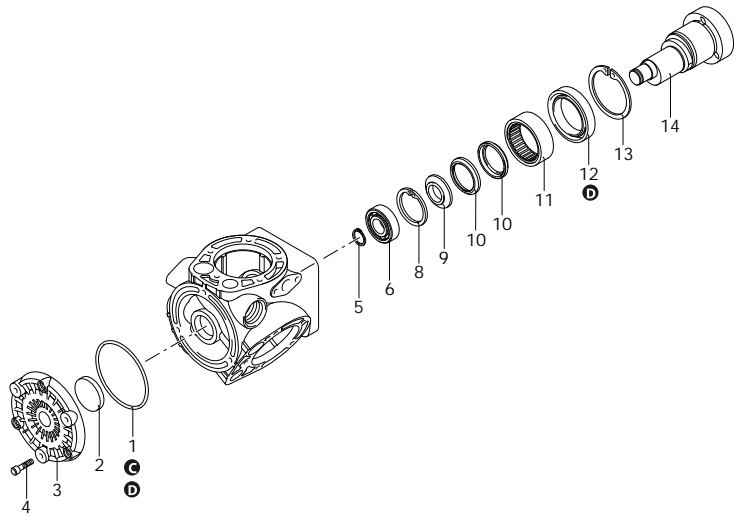

ELECTRIC MOTOR PUMP AR 403

32201 ELETTROPOMPA AR 403 G.C.I. - BlueFlex

Code	Description		Q	Note	Validity
1	1880130 O-ring	Ø 88,57x2,62	1	Lubricate with motor oil	
2	1880380 Oil seal		1		
3	1880020 Line	intake	1		
4	780060 Screw	TCEI M6x25	3	C=10Nm	
5	620291 Ring	seeger Øe 20	1		
6	1461430 Bearing		1	Press Mount	
8	111120 Ring	seeger Øi 47	1		
9	1880170 Spacer		1		
10	1880180 Ring	Connecting-rod	2		
11	550060 Bushing		1	Press Mount	
12	620130 Ring	seal	1	Lubricate with Mineral Grease	
13	620330 Ring	seeger Øi 65	1		
14	1880100 Shaft	1 marked	1		
A	2388 Valve kit		1		
B	43197 Diaphragms kit	BlueFlex	1		
C	2389 O-ring kit		1		
D	47420 Maintenance repair kit	BlueFlex	1		

AR_03_031_v01

Customer: AR
Customer Code:

SAE 30
0,400 Kg

Revision: 1

Date: 05/07/2024

Validity: < XX/YY = From week/year

ELECTRIC MOTOR PUMP AR 403

32201 ELETTROPOMPA AR 403 G.C.I. - BlueFlex

880

Code	Description	Q	Note	Validity
1	1880200 Valve body			1
2	1880260 O-ring	Ø 15,08x2,62		1
3	1889201 Shutter			1
4	1880240 Pin			1
5	480441 O-ring	Ø 17,13x2,62 Viton		1 Lubricate Molykote PG54
6	1880271 Spring			1
7	1880210 Ring nut			1 Lubricate Molykote PG54
8	1880220 Knob			1
9	740290 O-ring	Ø 14x1,78		1 Lubricate Molykote PG54
10	2841240 Plug			1 C=10Nm
11	1880491 Valve	3/8" G - 1/2" G (M-M)		2 C=10Nm
12	740290 O-ring	Ø 14x1,78		1 Lubricate Molykote PG54
13	1880250 Fitting			1 C=2Nm / Loxeal 55-14
14	1880290 Pressure gauge	Ø63 - 0÷80bar		1
880	880 Control units			1

32201 ELETTRROPOMPA AR 403 G.C.I. - BlueFlex

AR_07_026_v01

Code	Description	Q	Note	Validity
1	651500 Box		1	
2	180370 Screw	TCEI M8x25	4 C=20Nm	
3	651540 O-ring	Ø 107,62x2,62	1	
4	1140370 Plug		1	
5	160670 Screw	TE M10x25	4 C=40Nm	
6	651510 Middling gear	Z=40	1	
7	650530 Washer		3	
8	650330 Screw	TCEI M10x35	3 C=40Nm	
9	620561 O-ring	Ø 78x2,5	1 Lubricate with Mineral Grease	
10	650270 Gasket		1 Seal with Arexons Mastic	
20	4077 Motor		1 2 HP	