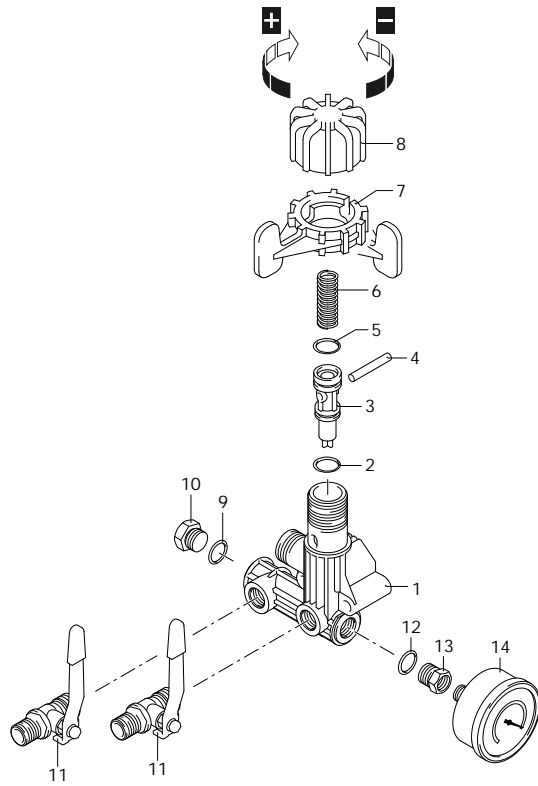

ELECTRIC MOTOR PUMP AR 403

32201 ELETTROPOMPA AR 403 G.C.I. - BlueFlex

Code	Description		Q	Note	Validity
1	1880130 O-ring	Ø 88,57x2,62	1	Lubricate with motor oil	
2	1880380 Oil seal		1		
3	1880020 Line	intake	1		
4	780060 Screw	TCEI M6x25	3	C=10Nm	
5	620291 Ring	seeger Øe 20	1		
6	1461430 Bearing		1	Press Mount	
8	111120 Ring	seeger Øi 47	1		
9	1880170 Spacer		1		
10	1880180 Ring	Connecting-rod	2		
11	550060 Bushing		1	Press Mount	
12	620130 Ring	seal	1	Lubricate with Mineral Grease	
13	620330 Ring	seeger Øi 65	1		
14	1880100 Shaft	1 marked	1		
A	2388 Valve kit		1		
B	43197 Diaphragms kit	BlueFlex	1		
C	2389 O-ring kit		1		
D	47420 Maintenance repair kit	BlueFlex	1		

880

Code	Description	Q	Note	Validity
1	1880200 Valve body			1
2	1880260 O-ring	Ø 15,08x2,62		1
3	1889201 Shutter			1
4	1880240 Pin			1
5	480441 O-ring	Ø 17,13x2,62 Viton		1 Lubricate Molykote PG54
6	1880271 Spring			1
7	1880210 Ring nut			1 Lubricate Molykote PG54
8	1880220 Knob			1
9	740290 O-ring	Ø 14x1,78		1 Lubricate Molykote PG54
10	2841240 Plug			1 C=10Nm
11	1880491 Valve	3/8" G - 1/2" G (M-M)		2 C=10Nm
12	740290 O-ring	Ø 14x1,78		1 Lubricate Molykote PG54
13	1880250 Fitting			1 C=2Nm / Loxeal 55-14
14	1880290 Pressure gauge	Ø63 - 0÷80bar		1
880	880 Control units			1

KIT

976

Code	Description		Q	Note	Validity
1	110131 Ring nut	1/2" G	2		
2	1140450 O-ring	Ø 20,24x2,62	1	Lubricate Molykote PG54	
3	880830 O-ring	Ø 15,54x2,62	1	Lubricate Molykote G-807	
4	550450 Ring nut	3/4" G	1		
5	550460 Elbow	Ø 18	1		
6	680360 Screw	TCEI M8x50	2	C=20Nm	
7	390311 Washer		2		
976	976 Kit for built-in control unit		1		