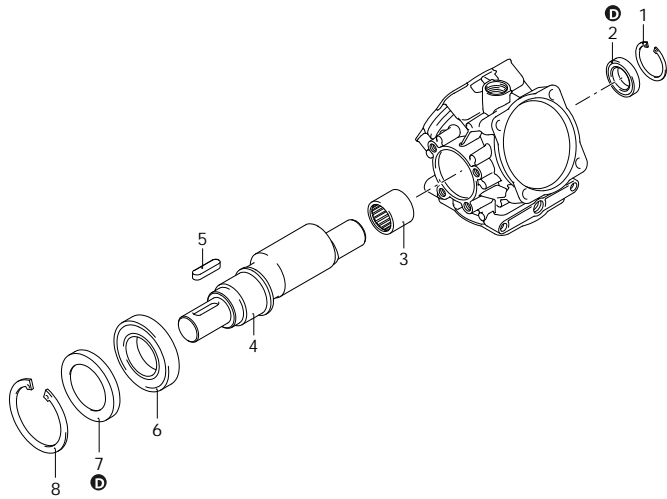

Customer: AR
Customer Code:

Revision: 1
Date: 05/07/2024

Validity: < XX/YY = From week/year

ELECTRIC MOTOR PUMP AR 140 BP

32253 ELECTRIC MOTOR PUMP AR 140 BP - BlueFlex

Code	Description		Q	Note	Validity
1	480900 Ring	seeger Øi 35	1		
2	1300230 Ring	seal	1	Lubricate with Mineral Grease	
3	3460110 Bearing		1	Press Mount	
4	3460260 Shaft	DV marked	1		
5	2460480 Key		1		
6	961781 Bearing		1	Press Mount	
7	3120160 Ring	seal	1	Lubricate with motor oil	
8	961790 Ring	seeger Øi 68	1		
A	42805 Valve kit		1		
B	43085 Diaphragms kit	BlueFlex	1		
B	43085 Diaphragms kit	BlueFlex	1		
C	42830 O-ring kit		1		
D	47410 Maintenance repair kit	BlueFlex	1		

AR_07_030_v01

Code	Description		Q	Note	Validity
1	651540 O-ring	Ø 107,62x2,62	1		
2	651500 Box		1		
3	180370 Screw	TCEI M8x25	4	C=20Nm	
4	1140370 Plug		1		
5	160670 Screw	TE M10x25	4	C=40Nm	
6	620561 O-ring	Ø 78x2,5	1	Lubricate with Mineral Grease	
7	651510 Middling gear	Z=40	1		
8	650530 Washer		3		
9	650330 Screw	TCEI M10x35	3	C=40Nm	
10	3460390 Shaft		1		
11	3120730 Ring		1		
12	1520640 O-ring	Ø 61,60x2,62	1	Lubricate with Mineral Grease	
13	700020 Screw	TCEI M10x55	4	C=25Nm / Loxeal 55-14	
14	3120720 Flange		1		
15	2460480 Key		1		
16	3120360 Gasket		1	Seal with Arexons Mastic	
17	740450 Screw	TE M6x18	1	C=10Nm	
18	780230 Washer		1		
20	4084 Motor		1	5,5 HP	