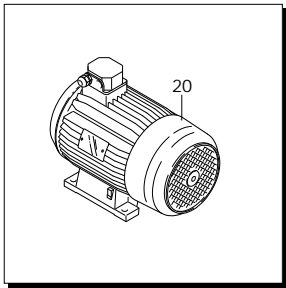

346_03-002_ar

Customer: AR
Customer Code:

SAE 30
0,900 Kg

Revision: 1

Date: 05/07/2024

Validity: < XX/YY = From week/year

ELECTRIC MOTOR PUMP AR 140 BP

32253 ELECTRIC MOTOR PUMP AR 140 BP - BlueFlex