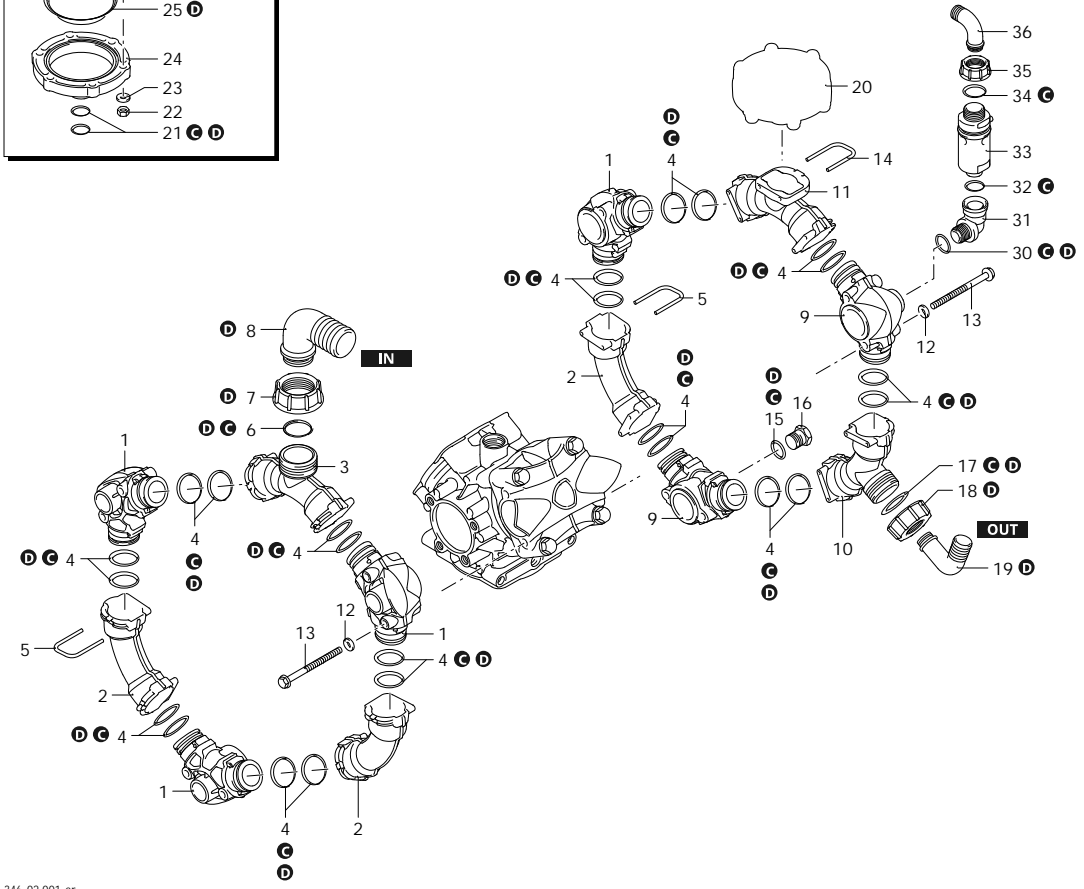

ELECTRIC MOTOR PUMP AR 140 BP

32253 ELECTRIC MOTOR PUMP AR 140 BP - BlueFlex

346_02-001_ar

Code	Description	Q	Note	Validity
1	3460030 Line			4
2	3460040 Line			3
3	3460050 Line	intake		1
4	2680140 O-ring	Ø 32,93x3,53	24 Lubricate Molykote G-807	
5	3460210 Fork			12
6	390290 O-ring	Ø 29x3	1 Lubricate Molykote PG54	
7	750670 Ring nut	1" 1/2 G		1
8	50267 Elbow	Ø 40		1
9	3460031 Line			2
10	3460060 Line	delivery		1
11	3460070 Line			1
12	390314 Washer			12
13	3460200 Screw	TE M8x100	12 C=12Nm	
14	3460210 Fork			1
15	1140450 O-ring	Ø 20,24x2,62	1 Lubricate Molykote PG54	
16	3460220 Plug	1/2" G	1 C=10Nm	
17	550040 O-ring	Ø 26,65x2,62	1 Lubricate with motor oil	
18	651100 Ring nut	1" 1/4 G		1
19	651460 Elbow	Ø 25		1
20	43064 Air chamber	BlueFlex		1
21	550040 O-ring	Ø 26,65x2,62	2 Lubricate with motor oil	
22	380242 Nut	M8	6 C=20Nm / Molykote 1000	
23	390314 Washer			12
24	3460180 Semi air chamber	lower		1
25	800192 Diaphragm	BlueFlex - Øe 94		1
26	180020 Air valve		1 C=3Nm / Loxeal 55-14	
27	650542 Gasket		1 Lubricate with motor oil	
28	3460190 Semi air chamber	upper		1
29	621781 Screw	TE M8x40	6 C=20Nm / Molykote 1000	
30	651350 Gasket			1
31	3460320 Fitting	1/2" G (M-F)		1
32	180101 O-ring	Ø 17,5x2	1 Lubricate with motor oil	
33	1609000 Safety valve	20 bar	1 Loxeal 24-18	
34	880831 O-ring	Ø 15,54x2,62 Viton	1 Lubricate Molykote G-807	
35	550450 Ring nut	3/4" G		1
36	550460 Elbow	Ø 18		1
A	42805 Valve kit			1
B	43085 Diaphragms kit	BlueFlex		1
C	42830 O-ring kit			1
D	47410 Maintenance repair kit	BlueFlex		1

Customer: AR
Customer Code:

Revision: 1
Date: 05/07/2024

Validity: < XX/YY = From week/year