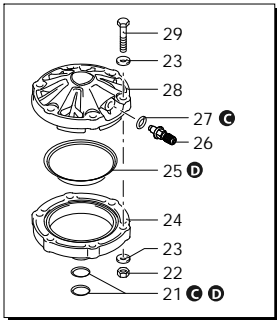

ELECTRIC MOTOR PUMP AR 140 BP

32253 ELECTRIC MOTOR PUMP AR 140 BP - BlueFlex

346_02-001_ar

Code	Description	Q	Note	Validity
1	3460030 Line			4
2	3460040 Line			3
3	3460050 Line	intake		1
4	2680140 O-ring	Ø 32,93x3,53	24 Lubricate Molykote G-807	
5	3460210 Fork			12
6	390290 O-ring	Ø 29x3	1 Lubricate Molykote PG54	
7	750670 Ring nut	1" 1/2 G		1
8	50267 Elbow	Ø 40		1
9	3460031 Line			2
10	3460060 Line	delivery		1
11	3460070 Line			1
12	390314 Washer			12
13	3460200 Screw	TE M8x100	12 C=12Nm	
14	3460210 Fork			1
15	1140450 O-ring	Ø 20,24x2,62	1 Lubricate Molykote PG54	
16	3460220 Plug	1/2" G	1 C=10Nm	
17	550040 O-ring	Ø 26,65x2,62	1 Lubricate with motor oil	
18	651100 Ring nut	1" 1/4 G		1
19	651460 Elbow	Ø 25		1
20	43064 Air chamber	BlueFlex		1
21	550040 O-ring	Ø 26,65x2,62	2 Lubricate with motor oil	
22	380242 Nut	M8	6 C=20Nm / Molykote 1000	
23	390314 Washer			12
24	3460180 Semi air chamber	lower		1
25	800192 Diaphragm	BlueFlex - Øe 94		1
26	180020 Air valve		1 C=3Nm / Loxeal 55-14	
27	650542 Gasket		1 Lubricate with motor oil	
28	3460190 Semi air chamber	upper		1
29	621781 Screw	TE M8x40	6 C=20Nm / Molykote 1000	
30	651350 Gasket			1
31	3460320 Fitting	1/2" G (M-F)		1
32	180101 O-ring	Ø 17,5x2	1 Lubricate with motor oil	
33	1609000 Safety valve	20 bar	1 Loxeal 24-18	
34	880831 O-ring	Ø 15,54x2,62 Viton	1 Lubricate Molykote G-807	
35	550450 Ring nut	3/4" G		1
36	550460 Elbow	Ø 18		1
A	42805 Valve kit			1
B	43085 Diaphragms kit	BlueFlex		1
C	42830 O-ring kit			1
D	47410 Maintenance repair kit	BlueFlex		1

Customer: AR
Customer Code:

Revision: 1
Date: 05/07/2024

Validity: < XX/YY = From week/year