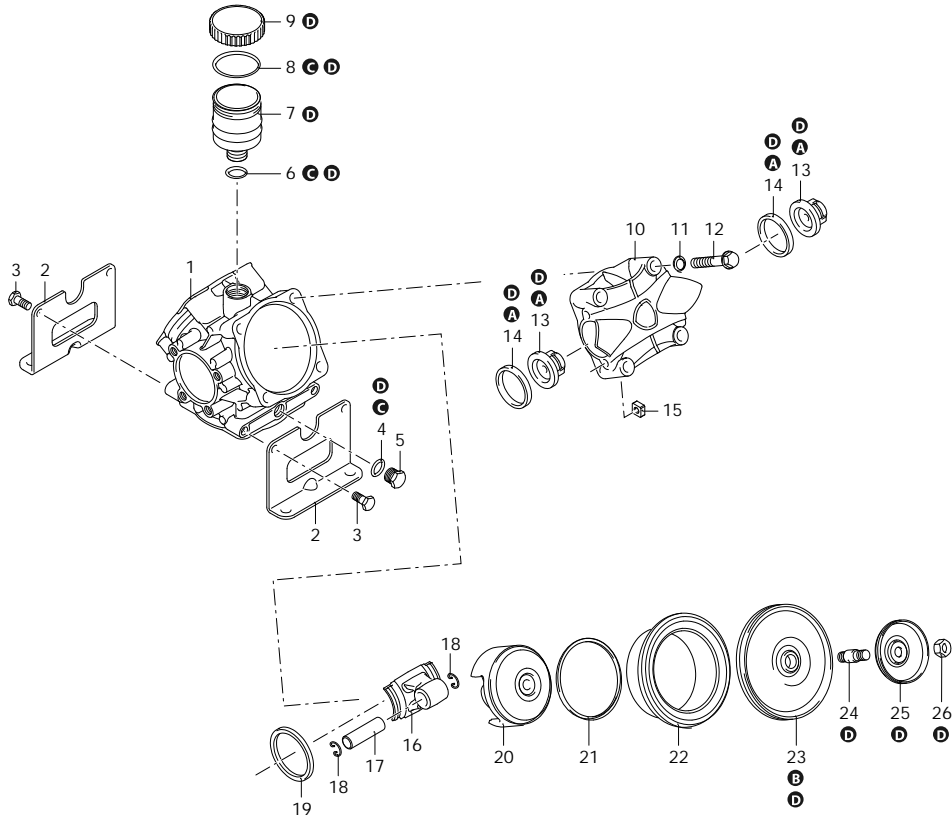

ELECTRIC MOTOR PUMP AR 140 BP

32253 ELECTRIC MOTOR PUMP AR 140 BP - BlueFlex

Code	Description	Q	Note	Validity
1	3460010 Pump body	1		1
2	3460100 Foot	2		2
3	160672 Screw	TE M10x25	4 C=35Nm / Loxeal 55-14	
4	740290 O-ring	Ø 14x1,78	1 Lubricate Molykote PG54	
5	880530 Plug	3/8" G	1 C=20Nm	
6	720030 O-ring	Ø 22,22x2,62	1 Lubricate Molykote G-807	
7	3120240 Tank		1	1
8	650920 O-ring	Ø 53,65x2,62	1 Lubricate with Mineral Grease	
9	1040324 Plug	red	1	1
10	3460020 Head		3	3
11	390090 Washer		12	12
12	750071 Screw	TE M12x70	12 C=50Nm / Molykote 1000	
13	2429050 Valve		6	6
14	3460240 Gasket		6 Lubricate Molykote PG54	
15	3120511 Nut	M8	12	12
16	3460080 Connecting-rod		3 Lubricate with motor oil	
17	380300 Pin		3 Lubricate with Mineral Grease	
18	380080 Ring	seeger Øi 14	6	6
19	3460090 Ring	Connecting-rod	2	2
20	580120 Piston	Ø 80	3	3
21	500260 Piston ring		3	3
22	750110 Sleeve		3	3
23	550081 Diaphragm	BlueFlex - Øe 115	3	3
24	2240100 Hub pin		3 C=30Nm / Loxeal 83-21	
25	751530 Plate	BlueFlex	3	3
26	2240670 Nut	M10 / BlueFlex	3 C=25Nm	
A	42805 Valve kit		1	1
B	43085 Diaphragms kit	BlueFlex	1	1
C	42830 O-ring kit		1	1
D	47410 Maintenance repair kit	BlueFlex	1	1
E	47184 Tank kit		1	1