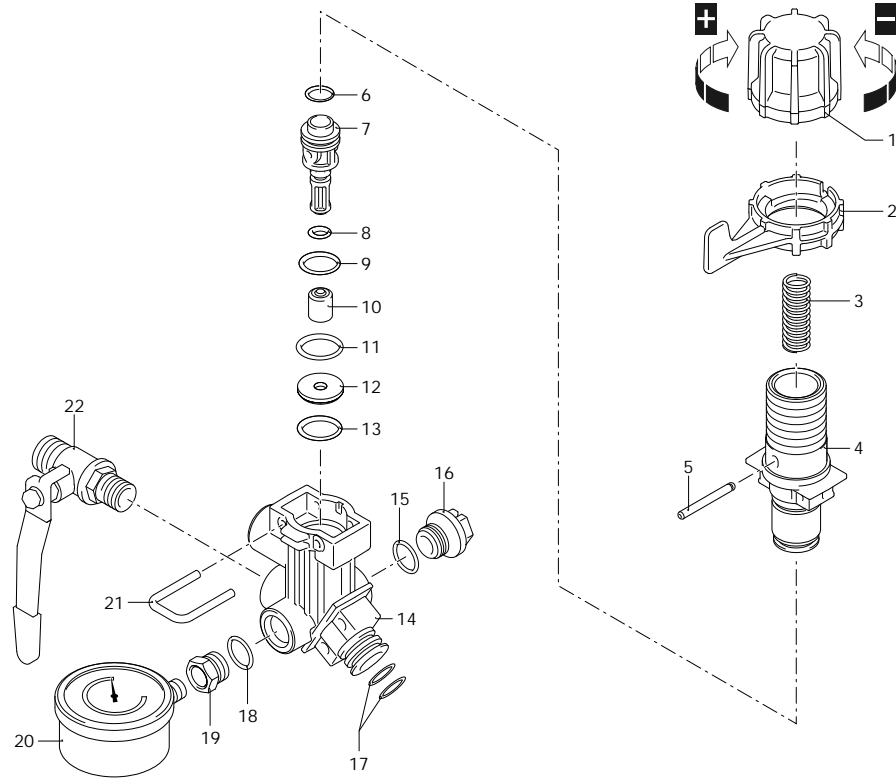

AR_01_011_v01

Customer: AR
Customer Code:

Revision: 1
Date: 05/07/2024

Validity: < XX/YY = From week/year

ELECTRIC MOTOR PUMP AR 20 BP

32312 ELECTRIC MOTOR PUMP AR 20 BP G.C.I. - BlueFlex

32309

Code	Description	Q	Note	Validity
1	3340330 Knob	1		
2	3340320 Lever	1		
3	3340670 Spring	1		
4	3340620 Body	1		
5	3340450 Pin	1		
6	1880260 O-ring	1	Ø 15,08x2,62	
7	3340310 Shutter	1		
8	2260100 O-ring	1	Ø 6,02x2,62	
9	390060 O-ring	1	Ø 20,63x2,62	
10	3340351 Spacer	1		
11	390180 O-ring	1	Ø 18,72x2,62	Lubricate with motor oil
12	3340630 Spacer	1		
13	800210 O-ring	1	Ø 13,10x2,62	Lubricate with motor oil
14	3340610 Body	1		
15	2840890 O-ring	1	Ø 14x2	Lubricate Molykote PG54
16	3120690 Plug	1	3/8" G	C=2Nm
17	960160 O-ring	2	Ø 17,86x2,62	Lubricate Molykote PG54
18	740290 O-ring	1	Ø 14x1,78	Lubricate Molykote PG54
19	1880250 Fitting	1		C=2Nm / Loxeal 55-14
20	391240 Pressure gauge	1	Ø63 - 0÷24bar	
21	3340290 Fork	1		
22	1880492 Valve	1	3/8" G - 1/2" G (M-M)	
32309	32309 Control units	1		