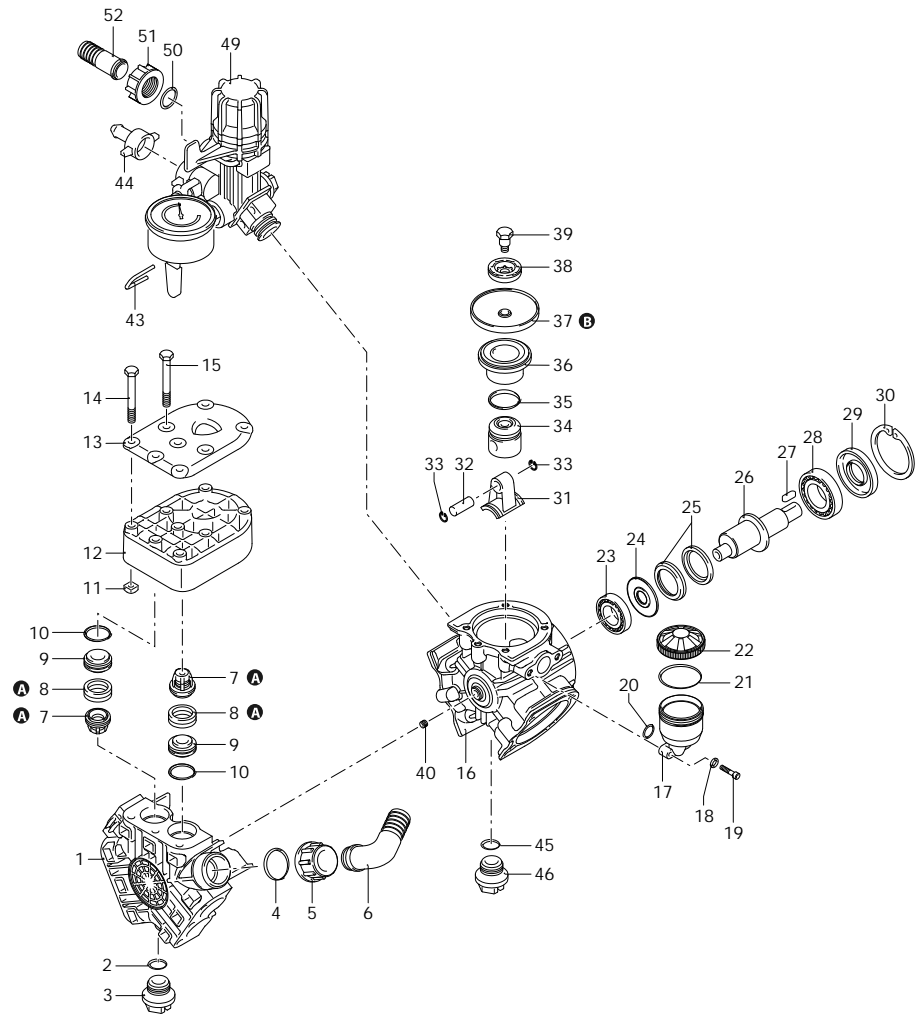

ELECTRIC MOTOR PUMP AR 20 BP

32312 ELECTRIC MOTOR PUMP AR 20 BP G.C.I. - BlueFlex

AR_01_011_v01

Customer: AR
Customer Code:

SAE 30
0,180 Kg

Revision: 1

Date: 05/07/2024

Validity: < XX/YY = From week/year

Code	Description	Q	Note	Validity
1	3340030 Line			1
2	2840890 O-ring	Ø 14x2	1 Lubricate Molykote PG54	
3	3120690 Plug	3/8" G	1 C=2Nm	
4	1140450 O-ring	Ø 20,24x2,62	1 Lubricate Molykote PG54	
5	3120440 Ring nut	1" G	1	
6	3120460 Elbow	Ø 25	1	
7	3349050 Valve		6	
8	3340210 Gasket		6 Lubricate Molykote PG54	
9	3340200 Spacer		6	
10	390060 O-ring	Ø 20,63x2,62	6	
11	3340600 Nut	M6	9 C=5Nm	
12	3340020 Head		3	
13	3340590 Plate		3	
14	3340220 Screw	TE M6x55	9 C=5Nm	
15	3340180 Screw	TE M6x50	15 C=10Nm	
16	3340011 Pump body		1	
17	1040310 Tank		1	
18	550332 Washer		2	
19	850670 Screw	TCEI M6x35	2 C=10Nm	
20	390180 O-ring	Ø 18,72x2,62	1 Lubricate with motor oil	
21	650920 O-ring	Ø 53,65x2,62	1 Lubricate with Mineral Grease	
22	1040326 Plug	black	1	
23	3340580 Bearing		1 Press Mount	
24	3340130 Spacer		1	
25	3340491 Ring		2	
26	3340560 Shaft	EC marked	1	
27	1200450 Key		1	
28	380230 Bearing		1 Press Mount	
29	3120150 Ring	seal	1 Lubricate with motor oil	
30	1460490 Ring	seeger Øi 47	1	
31	3340541 Connecting-rod	aluminium	3	
32	3340510 Pin		3 Lubricate with Mineral Grease	
33	480160 Ring	seeger Øi 10	6	
34	3340060 Piston	Ø 30	3	
35	3340280 Piston ring	Ø 30	3	
36	3340520 Sleeve	Ø 30	3	
37	3340081 Diaphragm	BlueFlex - Øe 60	3	
38	3340090 Plate		3	
39	3340070 Hub pin		3 C=10Nm	
40	820440 Screw	M6x6	1 Loxeal 55-14	
43	3340290 Fork		1	
44	110131 Ring nut	1/2" G	1	
45	820510 O-ring	Ø 10,82x1,78	1	
46	3202140 Plug	1/4" G	1 C=20Nm	
49	32309 Control units		1	
50	800210 O-ring	Ø 13,10x2,62	1 Lubricate with motor oil	

ELECTRIC MOTOR PUMP AR 20 BP

32312 ELECTRIC MOTOR PUMP AR 20 BP G.C.I. - BlueFlex

Code	Description		Q	Note	Validity
51	3120430 Ring nut	3/4" G	1		
52	3340660 Hose tail	Ø 16	1		
A	46564 Valve kit		1		
B	46561 Diaphragms kit	BlueFlex	1		
E	47188 Tank kit		1		