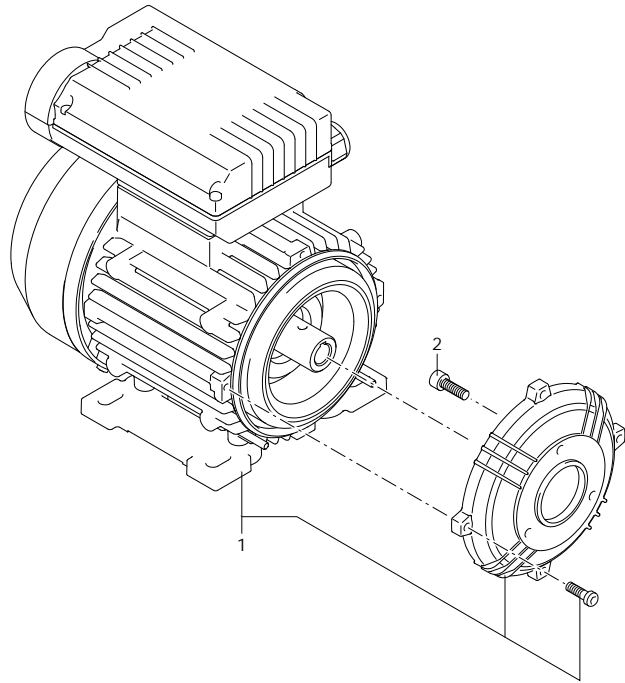

ELECTRIC MOTOR PUMP AR 20 BP

32312 ELECTRIC MOTOR PUMP AR 20 BP G.C.I. - BlueFlex

Code	Description		Q	Note	Validity
51	3120430 Ring nut	3/4" G	1		
52	3340660 Hose tail	Ø 16	1		
A	46564 Valve kit		1		
B	46561 Diaphragms kit	BlueFlex	1		
E	47188 Tank kit		1		

AR_01_011_v01

Customer: AR
Customer Code:

Revision: 1
Date: 05/07/2024

Validity: < XX/YY = From week/year

ELECTRIC MOTOR PUMP AR 20 BP

32312 ELECTRIC MOTOR PUMP AR 20 BP G.C.I. - BlueFlex

32309

Code	Description	Q	Note	Validity
1	3340330 Knob	1		
2	3340320 Lever	1		
3	3340670 Spring	1		
4	3340620 Body	1		
5	3340450 Pin	1		
6	1880260 O-ring	1	Ø 15,08x2,62	
7	3340310 Shutter	1		
8	2260100 O-ring	1	Ø 6,02x2,62	
9	390060 O-ring	1	Ø 20,63x2,62	
10	3340351 Spacer	1		
11	390180 O-ring	1	Ø 18,72x2,62	Lubricate with motor oil
12	3340630 Spacer	1		
13	800210 O-ring	1	Ø 13,10x2,62	Lubricate with motor oil
14	3340610 Body	1		
15	2840890 O-ring	1	Ø 14x2	Lubricate Molykote PG54
16	3120690 Plug	1	3/8" G	C=2Nm
17	960160 O-ring	2	Ø 17,86x2,62	Lubricate Molykote PG54
18	740290 O-ring	1	Ø 14x1,78	Lubricate Molykote PG54
19	1880250 Fitting	1		C=2Nm / Loxeal 55-14
20	391240 Pressure gauge	1	Ø63 - 0÷24bar	
21	3340290 Fork	1		
22	1880492 Valve	1	3/8" G - 1/2" G (M-M)	
32309	32309 Control units	1		

AR_05_001_v01

Customer: AR
Customer Code:

SAE 30
0,180 Kg

Revision: 1

Date: 05/07/2024

Validity: < XX/YY = From week/year

ELECTRIC MOTOR PUMP AR 20 BP

32312 ELECTRIC MOTOR PUMP AR 20 BP G.C.I. - BlueFlex