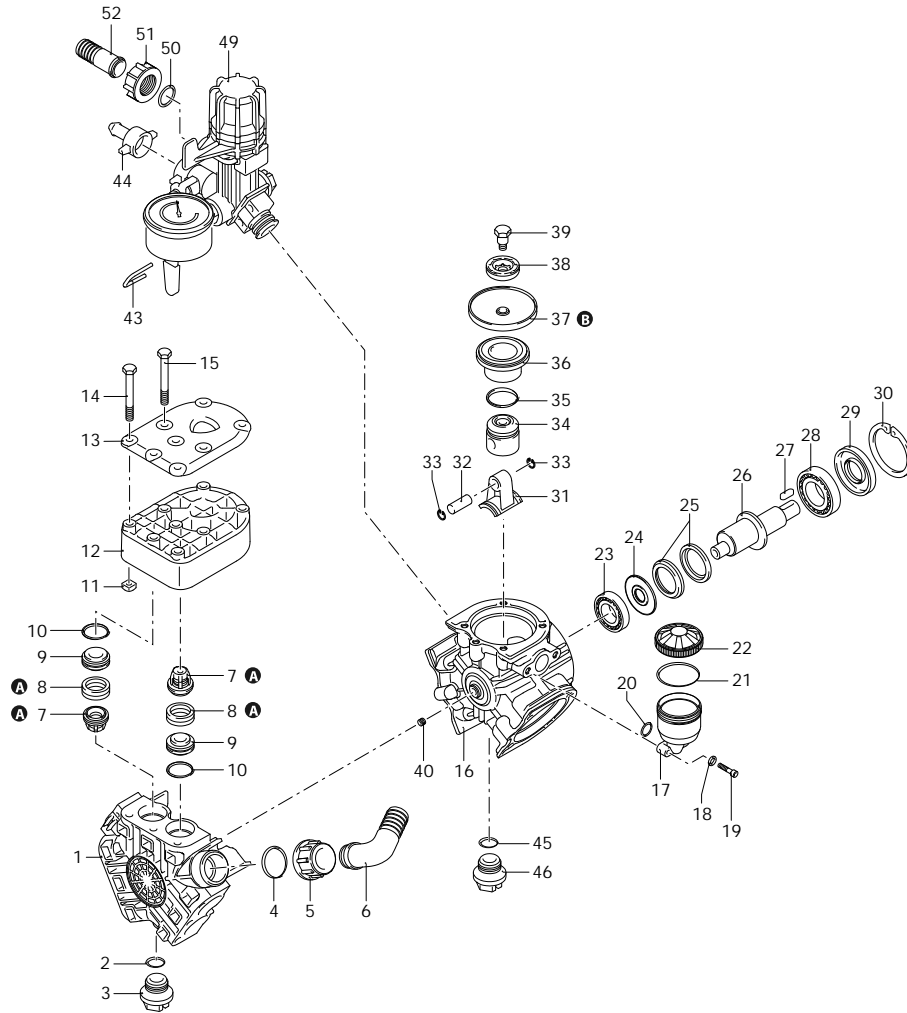

ELECTRIC MOTOR PUMP AR 20 BP

32312 ELECTRIC MOTOR PUMP AR 20 BP G.C.I. - BlueFlex

AR_01_011_v01

Customer: AR
Customer Code:

SAE 30
0,180 Kg

Revision: 1

Date: 05/07/2024

Validity: < XX/YY = From week/year

Code	Description	Q	Note	Validity
1	3340030 Line			1
2	2840890 O-ring	Ø 14x2	1 Lubricate Molykote PG54	
3	3120690 Plug	3/8" G	1 C=2Nm	
4	1140450 O-ring	Ø 20,24x2,62	1 Lubricate Molykote PG54	
5	3120440 Ring nut	1" G	1	
6	3120460 Elbow	Ø 25	1	
7	3349050 Valve		6	
8	3340210 Gasket		6 Lubricate Molykote PG54	
9	3340200 Spacer		6	
10	390060 O-ring	Ø 20,63x2,62	6	
11	3340600 Nut	M6	9 C=5Nm	
12	3340020 Head		3	
13	3340590 Plate		3	
14	3340220 Screw	TE M6x55	9 C=5Nm	
15	3340180 Screw	TE M6x50	15 C=10Nm	
16	3340011 Pump body		1	
17	1040310 Tank		1	
18	550332 Washer		2	
19	850670 Screw	TCEI M6x35	2 C=10Nm	
20	390180 O-ring	Ø 18,72x2,62	1 Lubricate with motor oil	
21	650920 O-ring	Ø 53,65x2,62	1 Lubricate with Mineral Grease	
22	1040326 Plug	black	1	
23	3340580 Bearing		1 Press Mount	
24	3340130 Spacer		1	
25	3340491 Ring		2	
26	3340560 Shaft	EC marked	1	
27	1200450 Key		1	
28	380230 Bearing		1 Press Mount	
29	3120150 Ring	seal	1 Lubricate with motor oil	
30	1460490 Ring	seeger Øi 47	1	
31	3340541 Connecting-rod	aluminium	3	
32	3340510 Pin		3 Lubricate with Mineral Grease	
33	480160 Ring	seeger Øi 10	6	
34	3340060 Piston	Ø 30	3	
35	3340280 Piston ring	Ø 30	3	
36	3340520 Sleeve	Ø 30	3	
37	3340081 Diaphragm	BlueFlex - Øe 60	3	
38	3340090 Plate		3	
39	3340070 Hub pin		3 C=10Nm	
40	820440 Screw	M6x6	1 Loxeal 55-14	
43	3340290 Fork		1	
44	110131 Ring nut	1/2" G	1	
45	820510 O-ring	Ø 10,82x1,78	1	
46	3202140 Plug	1/4" G	1 C=20Nm	
49	32309 Control units		1	
50	800210 O-ring	Ø 13,10x2,62	1 Lubricate with motor oil	

ELECTRIC MOTOR PUMP AR 20 BP

32312 ELECTRIC MOTOR PUMP AR 20 BP G.C.I. - BlueFlex

Code	Description		Q	Note	Validity
51	3120430 Ring nut	3/4" G	1		
52	3340660 Hose tail	Ø 16	1		
A	46564 Valve kit		1		
B	46561 Diaphragms kit	BlueFlex	1		
E	47188 Tank kit		1		